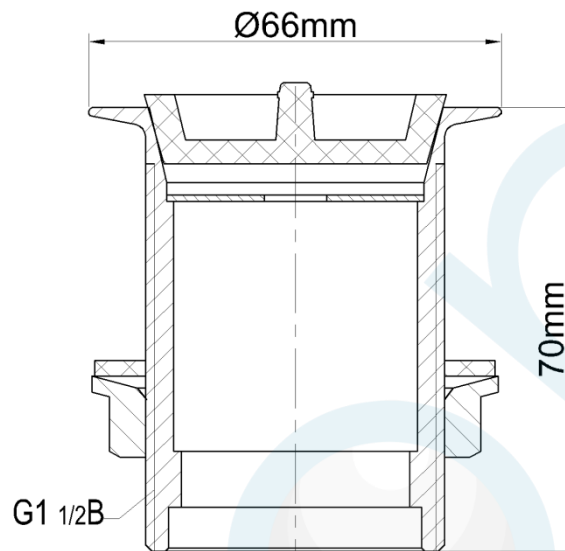

PLUG&WASTE 40x70mm BRS CP W/RUB PLG

Product Code : 71102

Brand Name: elson

Product Specification

- Complies with WMTS-040 Watermark Licence Number: WMKT20049
- Material: Brass
- End Connectors: Complies with AS 3688
- Maximum Working Temperature 80°C
- Application: China Basin, Glass Basin, Vanity Basin